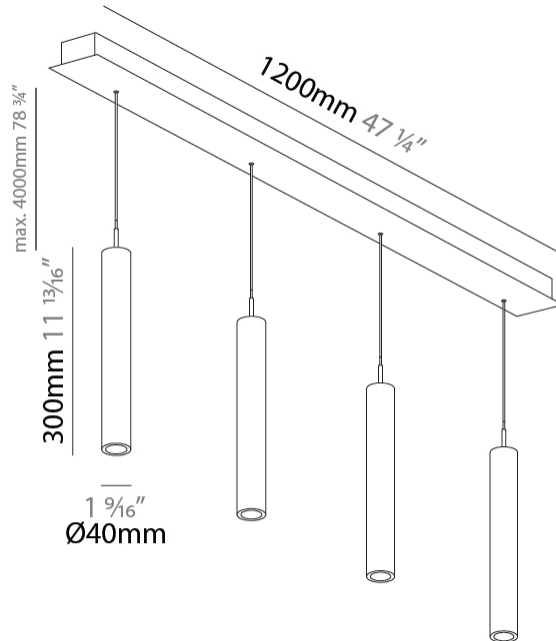

GENERAL

Series: G-Mini Channel
Subseries: G-Mini Channel Hangover
Brand: Prolicht
Division: Architectural
Mounting Type: Suspension
Mounting Location: Ceiling
Subcategory: Spots

PHYSICAL

Shape: Cylinder
Diameter (mm): 40
Diameter (in): 1 9/16
Length (mm): 1200
Length (in): 47 1/4
Height (mm): 300
Height (in): 11 13/16
Light Distribution: Direct
Diffuser: Shine Ring - NOR / OPL / YEL / ORA / RED / BLU / GRN
Fixture Finish: SSR / BKV / CWI / CRY / HAB / UFT / ITA / RUA / FTG / MYG / LOD / PUS / FRO / FUP / KIA / POP / BLS / SPG / MEY / GOH / GUM / CHC / COM / ABZ / JAG / OBR / MOS / ROR
Accent Finish: NOF / COP / MIR / SSS
Fixture Material: Extruded Aluminum / Steel
Cable Details: 2,000mm/78 3/4" / 4,000mm/157 1/2" - Cable, Black, Green, Orange, Red, White

ELECTRICAL

Lamp Type: LED (Zhaga Standard)
Input Wattage (W): 39
Total Output Wattage (W): 35.4
Dimming: Non-Dimmable
Driver Included: Yes
Driver Location: Integrated
Driver Class: Class 2
Input Voltage (V): 120 - 277

LED

Color Temperature (°K): 2700 / 3000 / 3500 / 4000
Max. Delivered Lumen (lm): 2776 / 2904 / 3012 / 3080
Nominal Lumen (lm): 3878 / 4056 / 4206 / 4301
CRI: >90 CRI
Lamp Life (hrs): 50000

OPTICAL

Beam Angle: 40 / 52

RATINGS AND CERTIFICATIONS

Certified By: Certified for North American Standards
IP rating: IP20