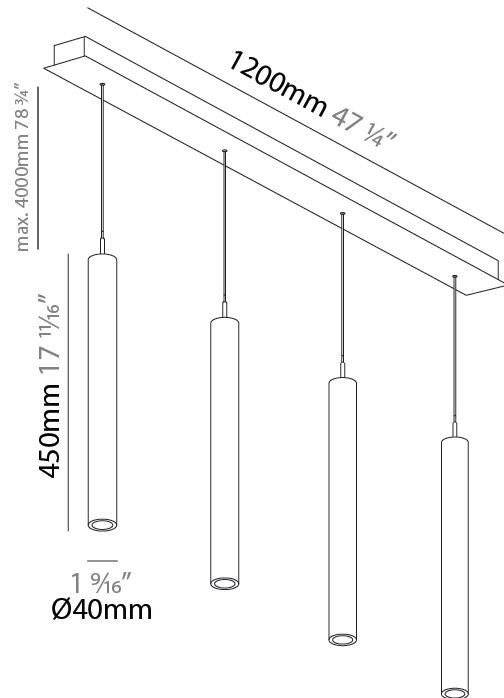

GENERAL

Series: G-Mini Channel
Subseries: G-Mini Channel Hangover
Brand: Prolicht
Division: Architectural
Mounting Type: Suspension
Mounting Location: Ceiling
Subcategory: Spots

PHYSICAL

Shape: Cylinder
Diameter (mm): 440
Diameter (in): 1 9/16
Length (mm): 1200
Length (in): 47 1/4
Height (mm): 450
Height (in): 17 11/16
Light Distribution: Direct
Diffuser: Shine Ring - NOR / OPL / YEL / ORA / RED / BLU / GRN
Fixture Finish: SSR / BKV / CWI / CRY / HAB / UFT / ITA / RUA / FTG / MYG / LOD / PUS / FRO / FUP / KIA / POP / BLS / SPG / MEY / GOH / GUM / CHC / COM / ABZ / JAG / OBR / MOS / ROR
Accent Finish: NOF / COP / MIR / SSS
Fixture Material: Extruded Aluminum / Steel
Cable Details: 2,000mm/78 3/4" / 4,000mm/157 1/2" - Cable, Black, Green, Orange, Red, White

ELECTRICAL

Lamp Type: LED (Zhaga Standard)
Input Wattage (W): 39
Total Output Wattage (W): 35.4
Dimming: Non-Dimmable
Driver Included: Yes
Driver Location: Integrated
Driver Type: Constant Current - Universal
Driver Class: Class 2
Input Voltage (V): 120 - 277

LED

Color Temperature (°K): 2700 / 3000 / 3500 / 4000
Max. Delivered Lumen (lm): 2776 / 2904 / 3012 / 3080
Nominal Lumen (lm): 3878 / 4056 / 4206 / 4301
CRI: >90 CRI
Lamp Life (hrs): 50000

OPTICAL

Beam Angle: 40 / 52

RATINGS AND CERTIFICATIONS

Certified By: Certified for North American Standards
IP rating: IP20